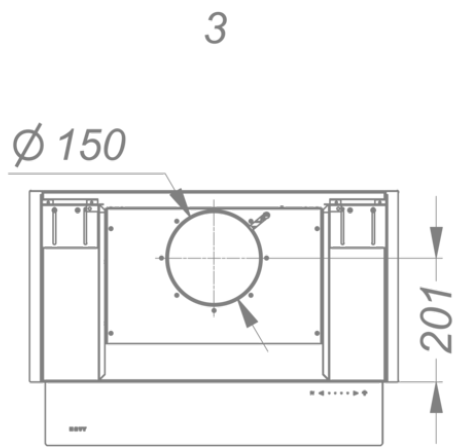

Dimensions

▪ Product dimensions (WxDxH) (mm)	600 x 310 x 340
▪ Dimensions cut-out opening (WxD) (mm)	x
▪ Min dimensions cabinet (WxDxH) (mm)	600 x 310 x 340
▪ Thickness side panel cabinet (mm)	16, 18, 19
▪ Advised mounting height induction hobs (Hmin-Hmax) (mm)	500 - 750
▪ Advised mounting height gas hobs (Hmin-Hmax) (mm)	650 - 750
▪ Advised mounting height ceramic hobs (Hmin-Hmax) (mm)	500 - 750
▪ Diameter outlet (mm)	150
▪ Position exhaust	Top

Lighting

▪ Functional lighting type	Led strip
▪ Dimmable light	▪
▪ Total energy consumption functional light (W)	10
▪ Color functional light	4000

Airflow and noise level

▪ Free airflow (m ³ /h)	815
▪ Airflow (m ³ /h) measured according to EN 61591	
▪ Sound regulation according to EN 60704-2-13	
▪ Airflow speed 1 (m ³ /h) / Max Pressure speed 1 (Pa)	395 / 174
▪ Airflow speed 2 (m ³ /h) / Max Pressure speed 2 (Pa)	535 / 353

Technical specifications

▪ Maximum power	116
▪ Voltage (V)	220-230
▪ Frequency (Hz)	50
▪ Length power supply cord (m)	1,1
▪ Power consumption in stand-by-mode (Ps) (W)	0,25
▪ Net weight (kg)	11

Accessories