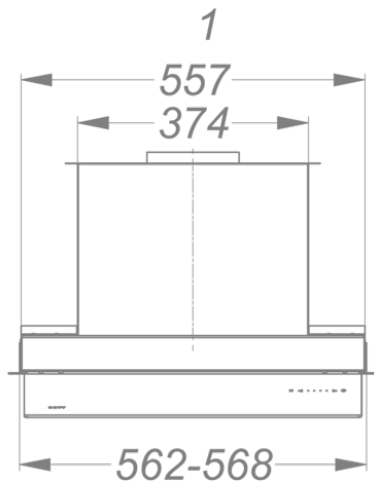

Dimensions

▪ Product dimensions (WxDxH) (mm)	600 x 310 x 340
▪ Dimensions cut-out opening (WxD) (mm)	x
▪ Min dimensions cabinet (WxDxH) (mm)	600 x 310 x 340
▪ Thickness side panel cabinet (mm)	16, 18, 19
▪ Advised mounting height induction hobs (Hmin-Hmax) (mm)	500 - 750
▪ Advised mounting height gas hobs (Hmin-Hmax) (mm)	650 - 750
▪ Advised mounting height ceramic hobs (Hmin-Hmax) (mm)	500 - 750
▪ Diameter outlet (mm)	150
▪ Position exhaust	Top

Lighting

▪ Functional lighting type	Led strip
▪ Dimmable light	▪
▪ Total energy consumption functional light (W)	10
▪ Color functional light	4000

Airflow and noise level

▪ Free airflow (m ³ /h)	815
▪ Airflow (m ³ /h) measured according to EN 61591	
▪ Sound regulation according to EN 60704-2-13	
▪ Airflow speed 1 (m ³ /h) / Max Pressure speed 1 (Pa)	395 / 174
▪ Airflow speed 2 (m ³ /h) / Max Pressure speed 2 (Pa)	535 / 353

Technical specifications

▪ Maximum power	116
▪ Voltage (V)	220-230
▪ Frequency (Hz)	50
▪ Length power supply cord (m)	1,1
▪ Power consumption in stand-by-mode (Ps) (W)	0,25
▪ Net weight (kg)	11

Accessories