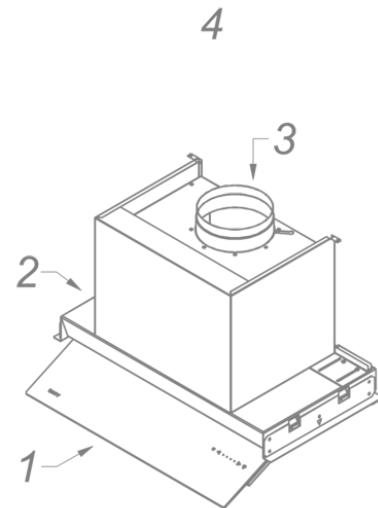

Airflow and noise level

▪ Airflow speed 3 (m³/h) / Max Pressure speed 3 (Pa)	608 / 389
▪ Airflow Powerspeed (m³/h) / Max Pressure Powerspeed (Pa)	682 / 390
▪ Sound pressure speed 1 (dB(A)) / Sound power speed 1 (dB(A))	36 / 48
▪ Sound pressure speed 2 (dB(A)) / Sound power speed 2 (dB(A))	44 / 56
▪ Sound pressure speed 3 (dB(A)) / Sound power speed 3 (dB(A))	47 / 59
▪ Sound pressure Powerspeed (dB(A)) / Sound Powerspeed (dB(A))	50 / 62

Technical specifications

▪ Maximum power	116
▪ Voltage (V)	220-230
▪ Frequency (Hz)	50
▪ Length power supply cord (m)	1,1
▪ Power consumption in stand-by-mode (Ps) (W)	0,25
▪ Net weight (kg)	11