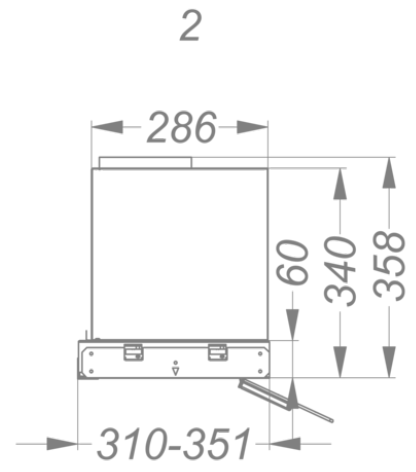

Dimensions

▪ Product dimensions (WxDxH) (mm)	600 x 310 x 340
▪ Dimensions cut-out opening (WxD) (mm)	x
▪ Min dimensions cabinet (WxDxH) (mm)	600 x 310 x 340
▪ Thickness side panel cabinet (mm)	16, 18, 19
▪ Advised mounting height induction hobs (Hmin-Hmax) (mm)	500 - 750
▪ Advised mounting height gas hobs (Hmin-Hmax) (mm)	650 - 750
▪ Advised mounting height ceramic hobs (Hmin-Hmax) (mm)	500 - 750
▪ Diameter outlet (mm)	150
▪ Position exhaust	Top

Lighting

▪ Functional lighting type	Led strip
▪ Dimmable light	▪
▪ Total energy consumption functional light (W)	10
▪ Color functional light	4000

Airflow and noise level

▪ Free airflow (m ³ /h)	815
▪ Airflow (m ³ /h) measured according to EN 61591	
▪ Sound regulation according to EN 60704-2-13	
▪ Airflow speed 1 (m ³ /h) / Max Pressure speed 1 (Pa)	395 / 174
▪ Airflow speed 2 (m ³ /h) / Max Pressure speed 2 (Pa)	535 / 353

Technical specifications

▪ Maximum power	116
▪ Voltage (V)	220-230
▪ Frequency (Hz)	50
▪ Length power supply cord (m)	1,1
▪ Power consumption in stand-by-mode (Ps) (W)	0,25
▪ Net weight (kg)	11

Accessories