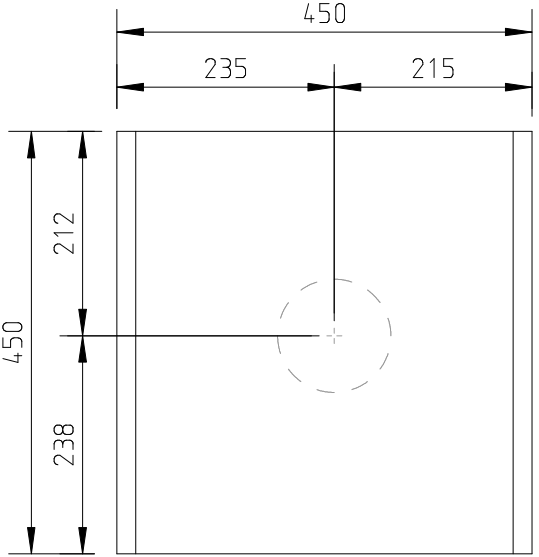

SEM2 Wall Mounted Fan General Arrangement Drawing

Outlet
Front View

7m Cable
Supplied