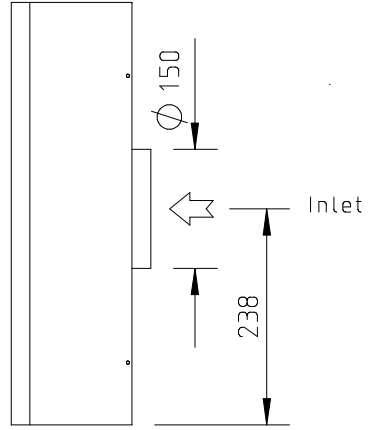

SEM2 Wall Mounted Fan General Arrangement Drawing

Outlet
Front View

7m Cable
Supplied