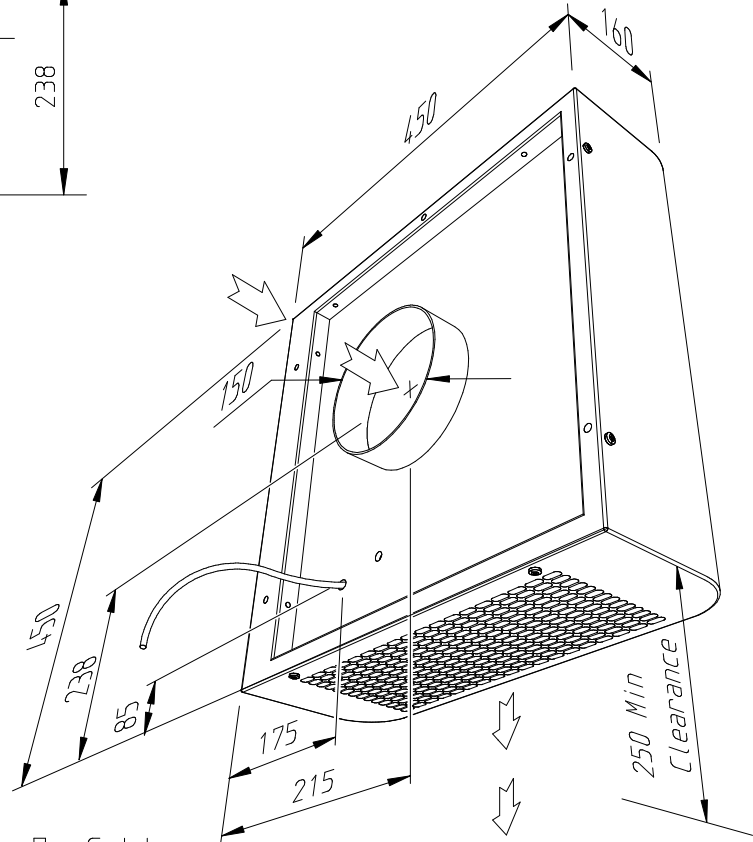

SEM2 Wall Mounted Fan General Arrangement Drawing

Outlet
Front View

7m Cable
Supplied