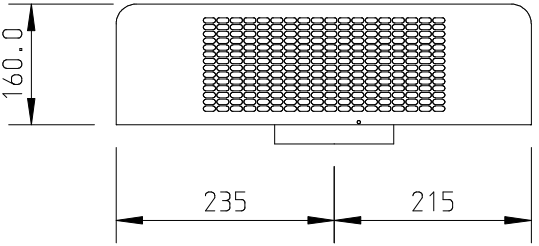

SEM2 Wall Mounted Fan General Arrangement Drawing

Outlet
Front View

7m Cable
Supplied